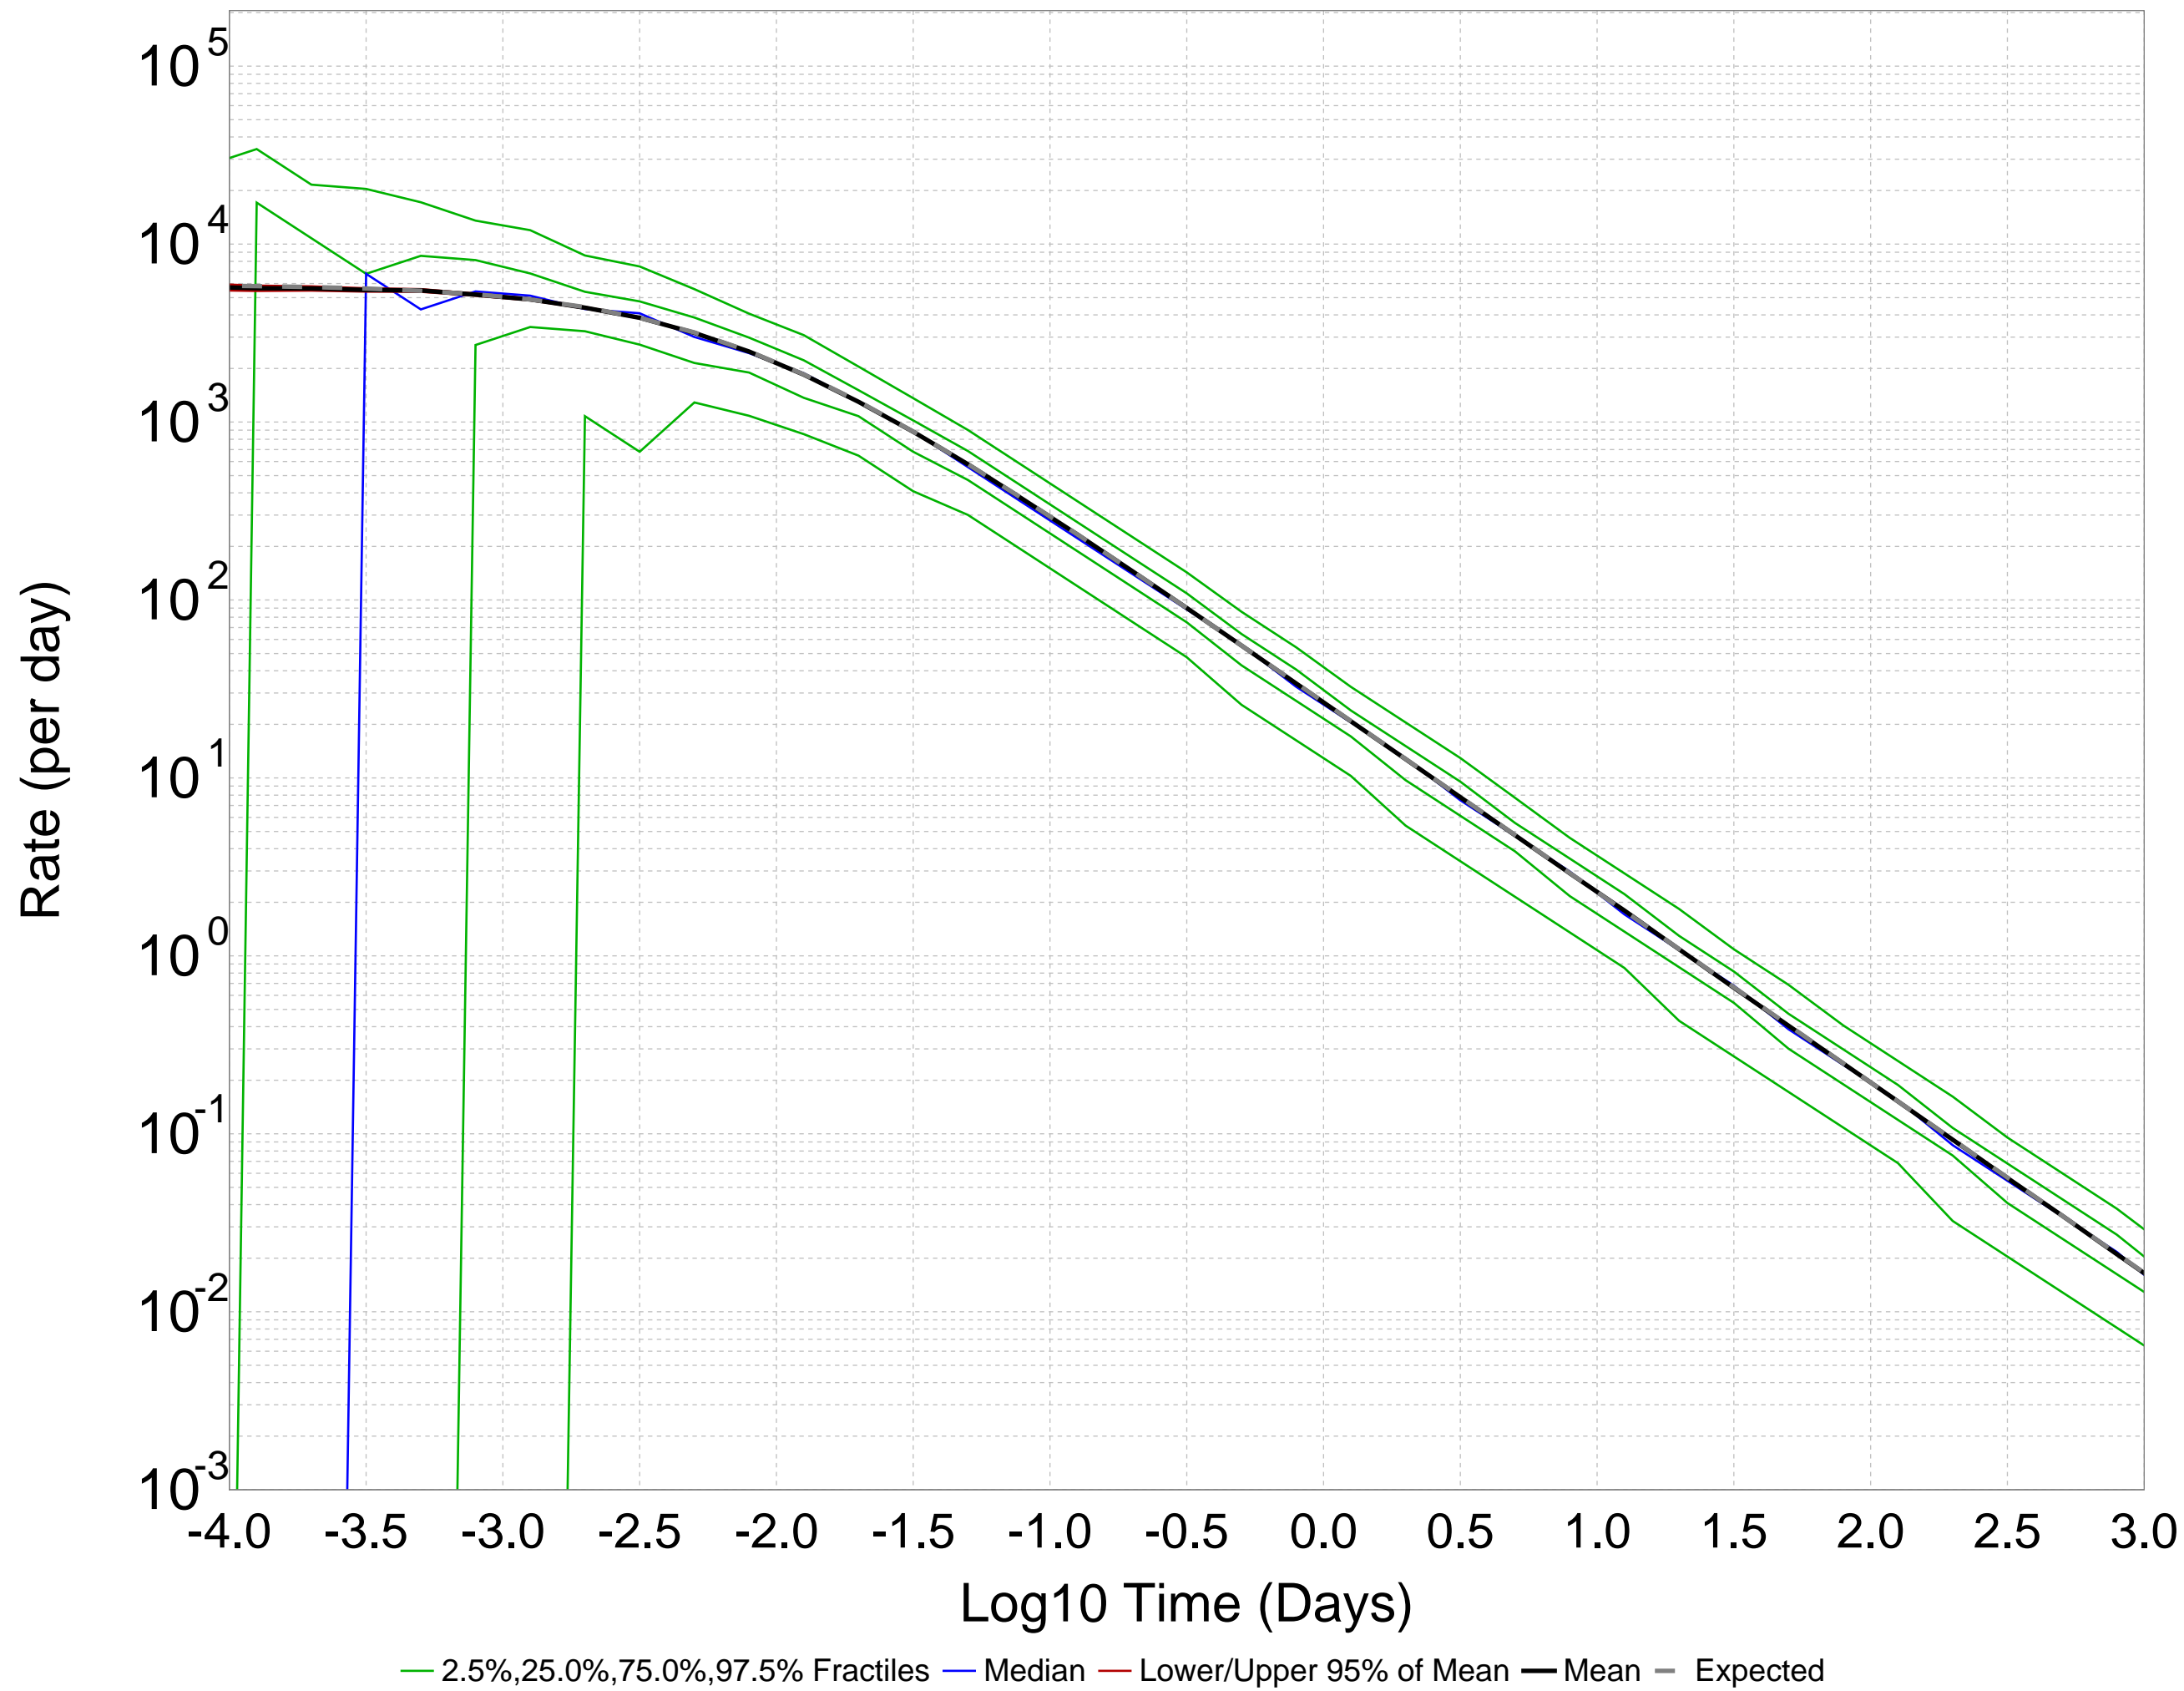

MojaveM6.3_FSS 10yr FullTD Primary Temporal Decay

DATASET #1 (line: Solid, width=1.0; color: 0,178,0)
2.5%,25.0%,75.0%,97.5% Fractiles
numMissedBeforeFirstBin=0

DATASET #2 (line: Solid, width=1.0; color: 0,178,0)
null
numMissedBeforeFirstBin=0

DATASET #3 (line: Solid, width=1.0; color: 0,178,0)
null
numMissedBeforeFirstBin=0

DATASET #4 (line: Solid, width=1.0; color: 0,178,0)
null
numMissedBeforeFirstBin=0

DATASET #5 (line: Solid, width=1.0; color: 0,0,255)
Median
numMissedBeforeFirstBin=0

DATASET #6 (line: Solid, width=1.0; color: 178,0,0)
Lower/Upper 95% of Mean

DATASET #7 (line: Solid, width=1.0; color: 178,0,0)
null

DATASET #8 (line: Solid, width=2.0; color: 0,0,0)
Mean
numMissedBeforeFirstBin=0

DATASET #9 (line: Dashed, width=2.0; color: 128,128,128)
Expected

for k=0.004292394757465163, p=1.07, c=0.00650145, magMain=6.300133683606911, magMin=2.5