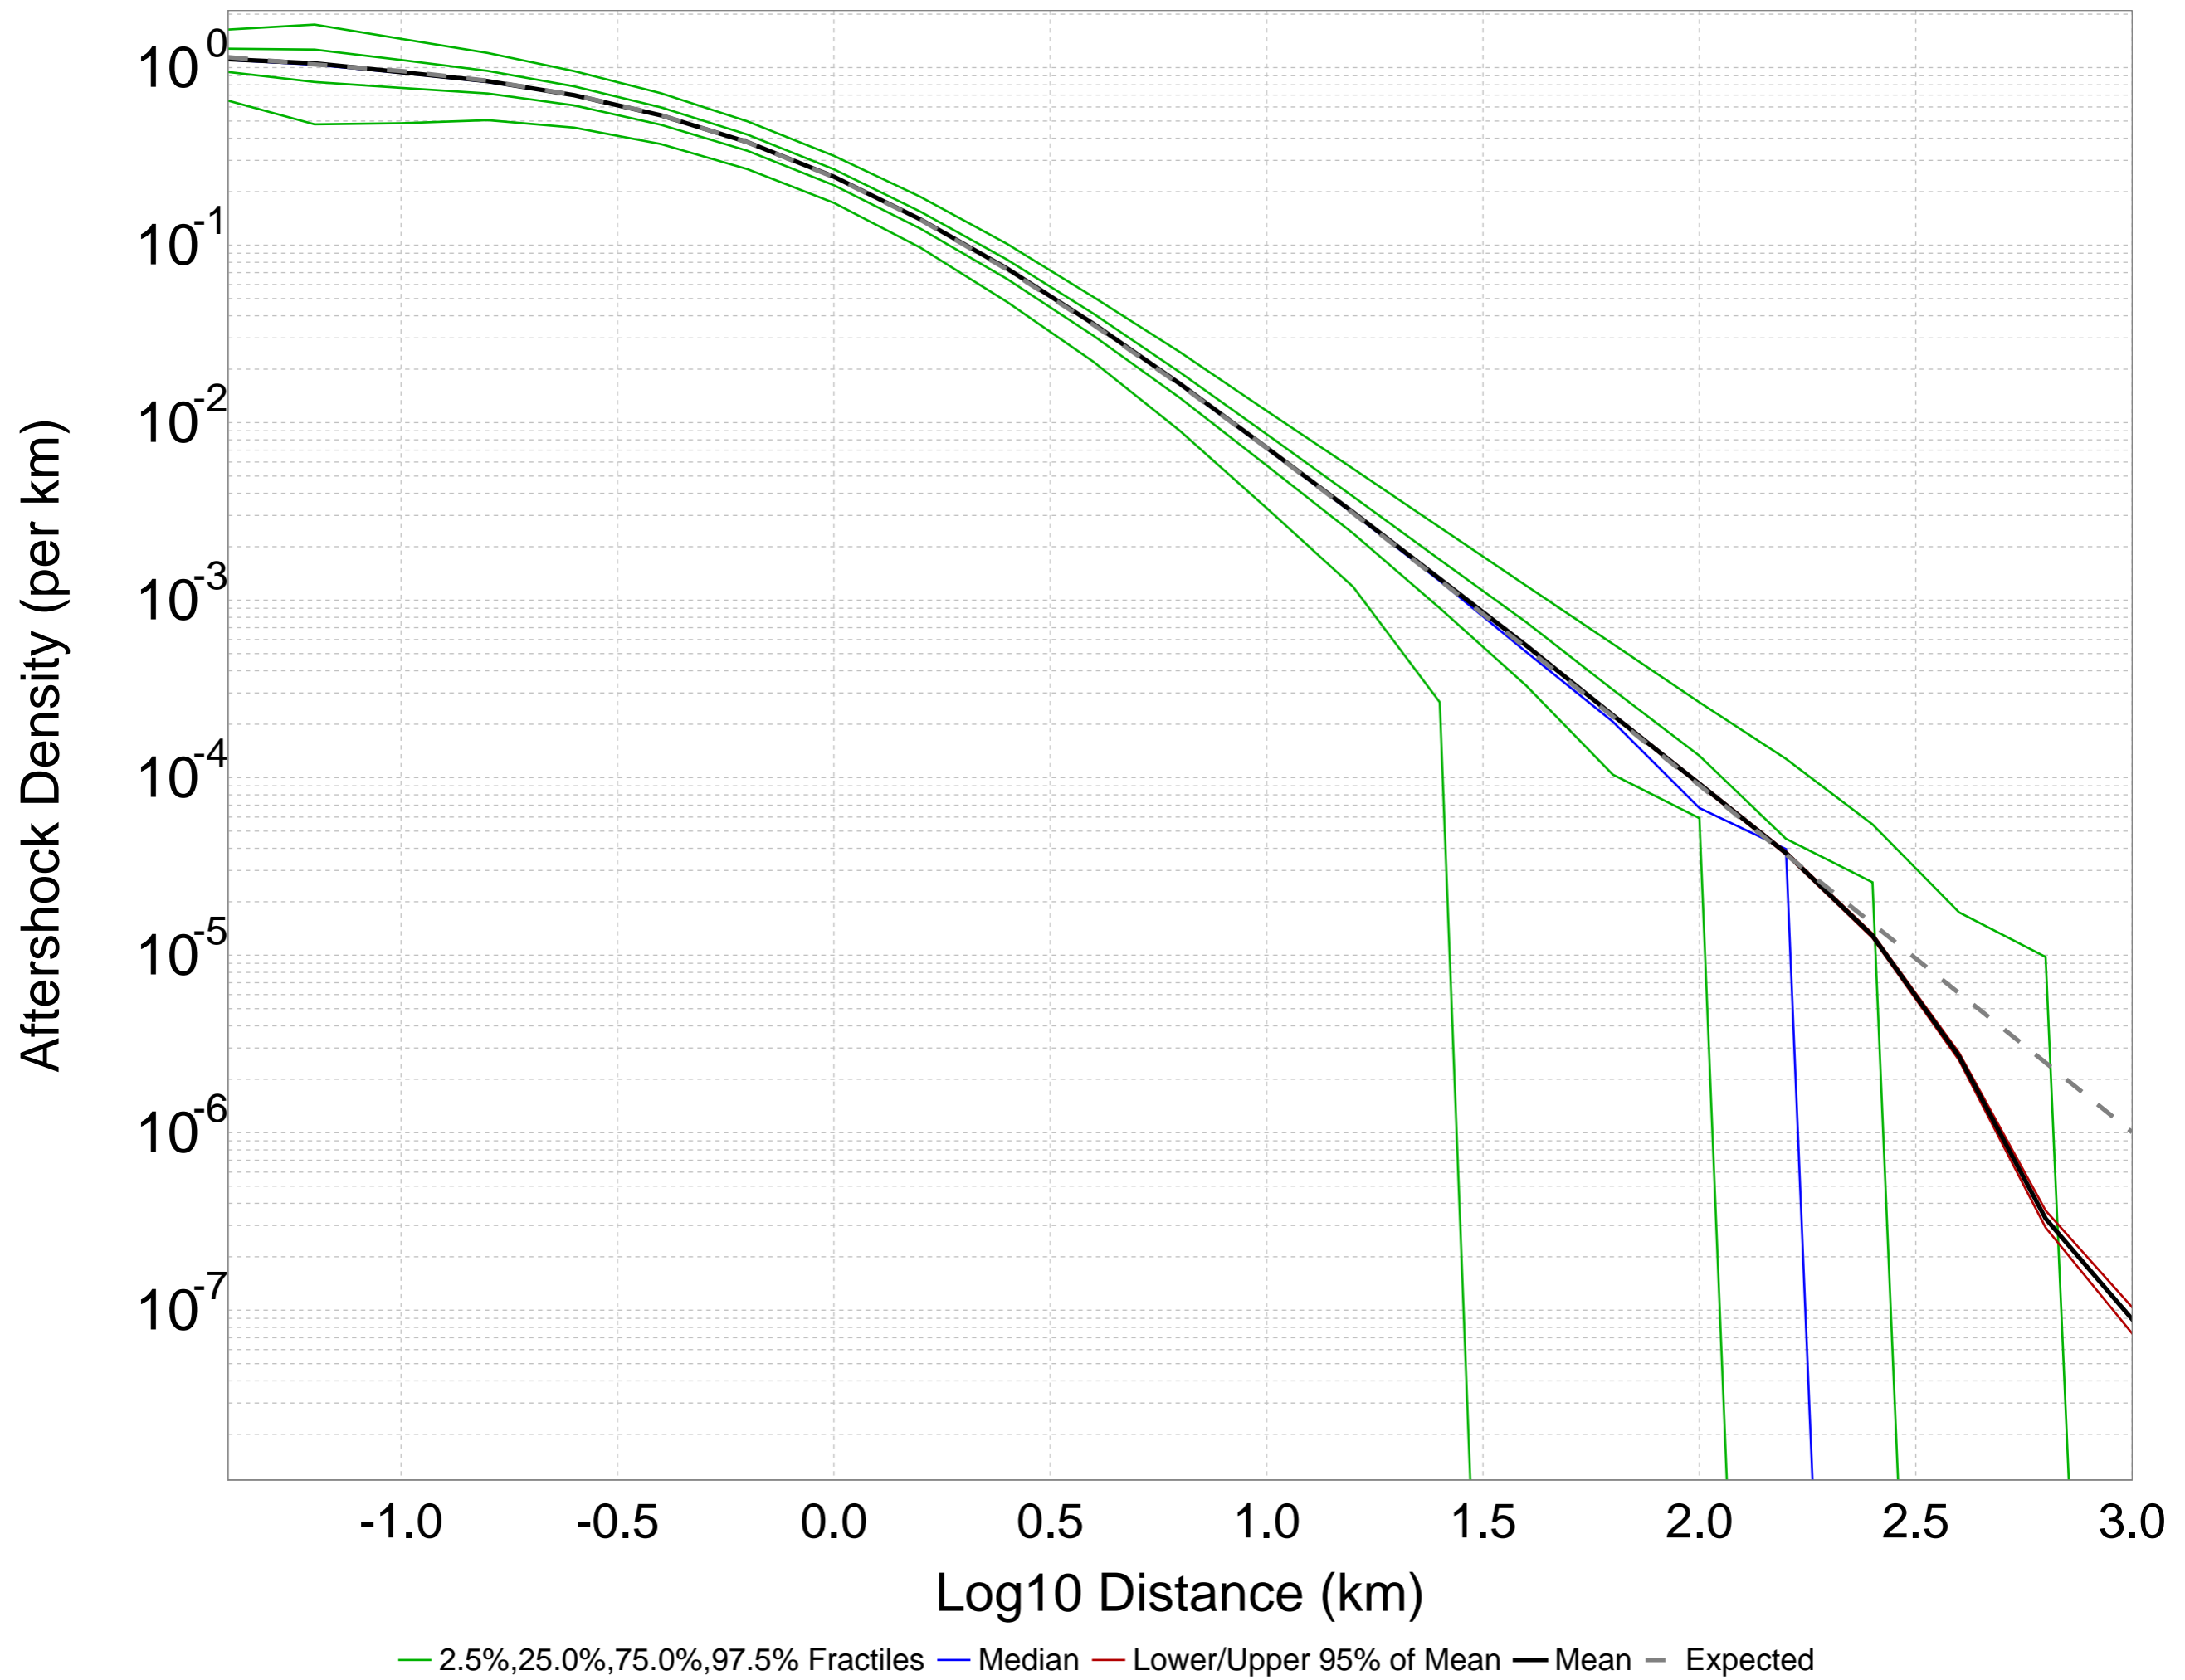

# MojaveM6.3\_FSS 10yr FullTD Primary Trigger Loc Dist Decay

DATASET #1 (line: Solid, width=1.0; color: 0,178,0)  
2.5%,25.0%,75.0%,97.5% Fractiles

DATASET #2 (line: Solid, width=1.0; color: 0,178,0)  
null

DATASET #3 (line: Solid, width=1.0; color: 0,178,0)  
null

DATASET #4 (line: Solid, width=1.0; color: 0,178,0)  
null

DATASET #5 (line: Solid, width=1.0; color: 0,0,255)  
Median

DATASET #6 (line: Solid, width=1.0; color: 178,0,0)  
Lower/Upper 95% of Mean

DATASET #7 (line: Solid, width=1.0; color: 178,0,0)  
null

DATASET #8 (line: Solid, width=2.0; color: 0,0,0)  
Mean

DATASET #9 (line: Dashed, width=2.0; color: 128,128,128)  
Expected  
(distDecay=1.96 and minDist=0.79)