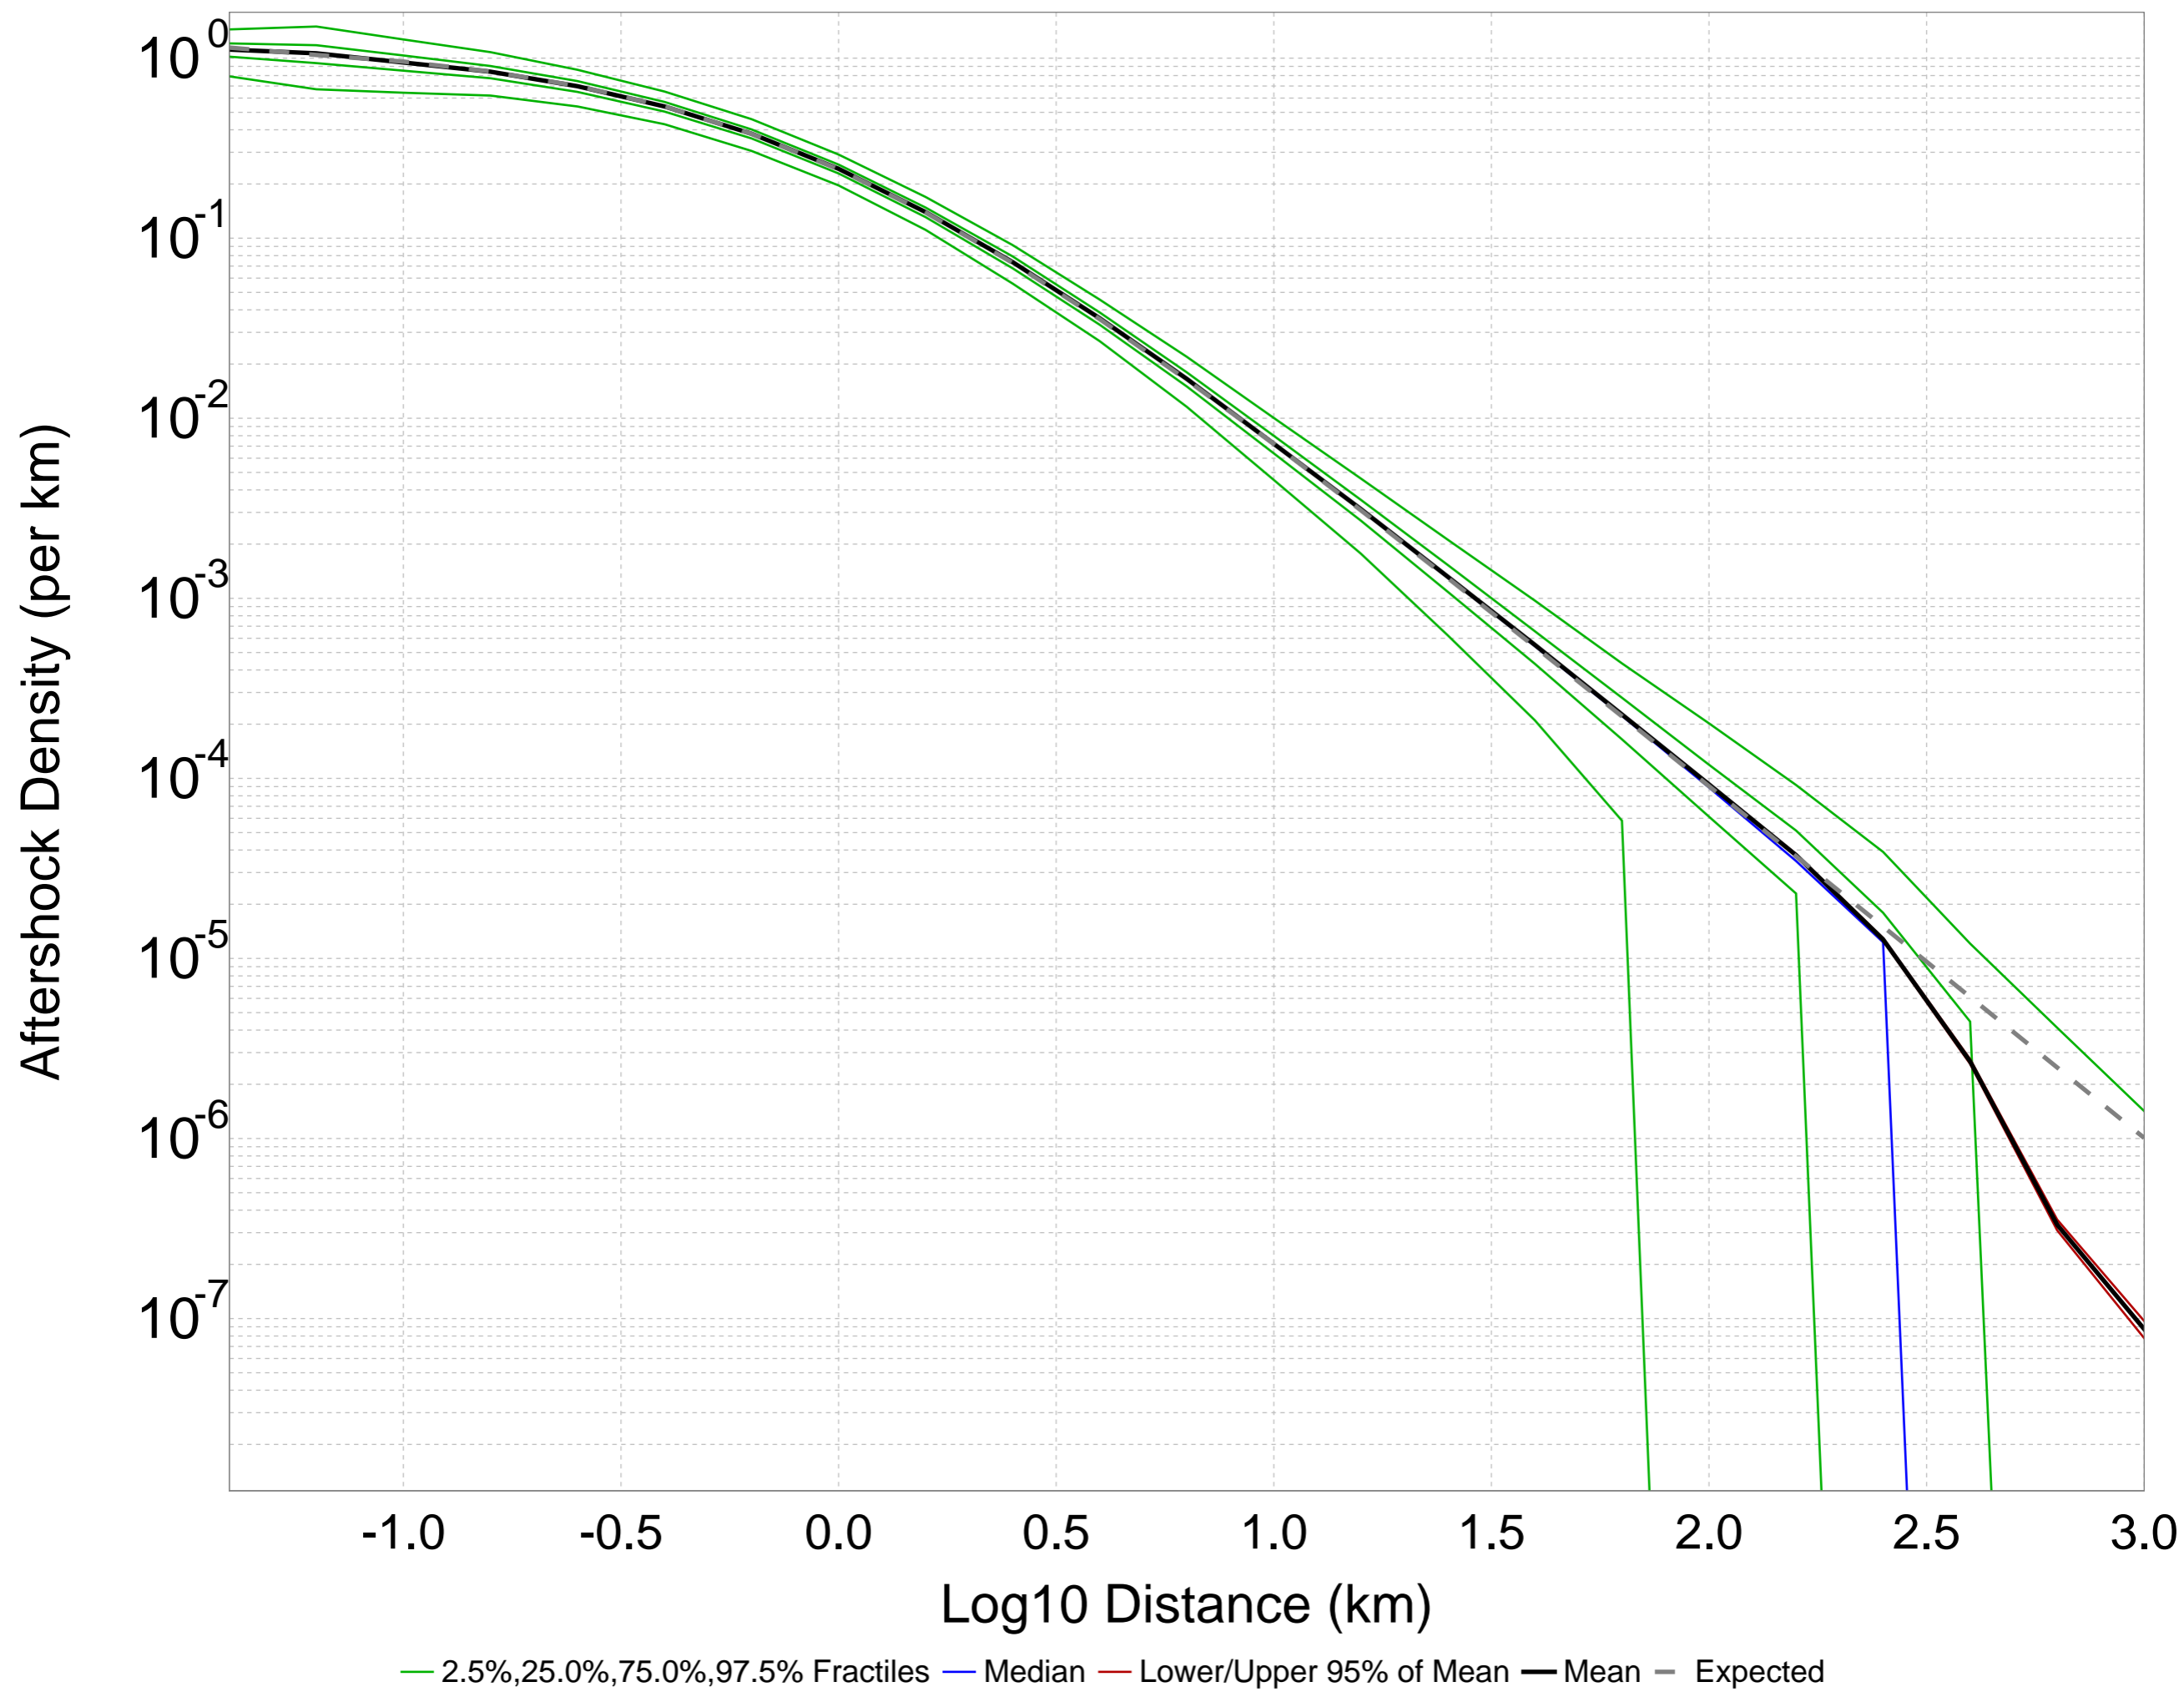

# MojaveM6.3\_FSS 10yr FullTD Trigger Loc Dist Decay

DATASET #1 (line: Solid, width=1.0; color: 0,178,0)  
2.5%,25.0%,75.0%,97.5% Fractiles

DATASET #2 (line: Solid, width=1.0; color: 0,178,0)  
null

DATASET #3 (line: Solid, width=1.0; color: 0,178,0)  
null

DATASET #4 (line: Solid, width=1.0; color: 0,178,0)  
null

DATASET #5 (line: Solid, width=1.0; color: 0,0,255)  
Median

DATASET #6 (line: Solid, width=1.0; color: 178,0,0)  
Lower/Upper 95% of Mean

DATASET #7 (line: Solid, width=1.0; color: 178,0,0)  
null

DATASET #8 (line: Solid, width=2.0; color: 0,0,0)  
Mean

DATASET #9 (line: Dashed, width=2.0; color: 128,128,128)  
Expected  
(distDecay=1.96 and minDist=0.79)